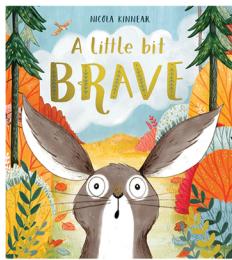

HOW TO DRAW LOGAN

1. Let's start with Logan's head!

2. Add in his ears and the top of his scarf.

3. Draw in Logan's eyes, nose, whiskers and ears.

4. Draw Logan's body.

5. Add Logan's arms and legs.

6. Give Logan his tail and the rest of his scarf.

7. Now, for the fun bit - let's colour him in!

psst...you can now draw Luna too! Just add some freckles. Remember, she doesn't wear a scarf though.